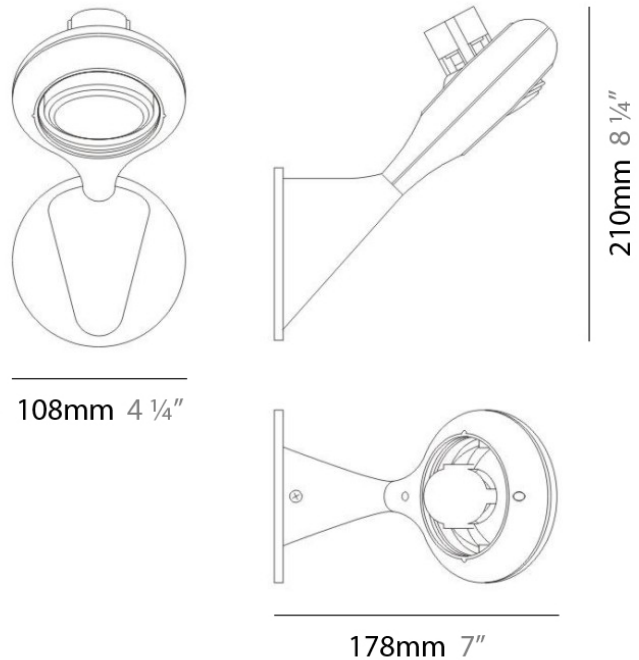

PROJECT	_____
TYPE	_____
NOTES	_____
QUANTITY	_____
DATE	_____

SPACE SURFACE

D93052

GENERAL

Series: Space
Brand: Milan
Division: Design
Mounting Type: Surface
Mounting Location: Wall
Subcategory: Downlight

PHYSICAL

Shape: Oblong
Diameter (mm): 108
Diameter (in): 4 ¼
Height (mm): 178
Height (in): 7
Extension (mm): 178
Extension (in): 7
Light Distribution: Direct
Weight (kg): 1.4
Weight (lbs): 3
Diffuser: Glass - Sold Separately
Fixture Finish: Metallic Gray
Fixture Material: Glass / Aluminum

ELECTRICAL

Number of Lamps: 1
Lamp Type: LED Retrofit
Lamp Shape: MR20
Bulb Included: Bulb Not Included
Total Output Wattage (W): 8
Max. Wattage Per Lamp (W): 8
Lamp Base: GU10
Input Voltage (V): 120

LED

OPTICAL

RATINGS AND CERTIFICATIONS

Certified By: CSA Certified to UL and CSA Standards
IP rating: IP20